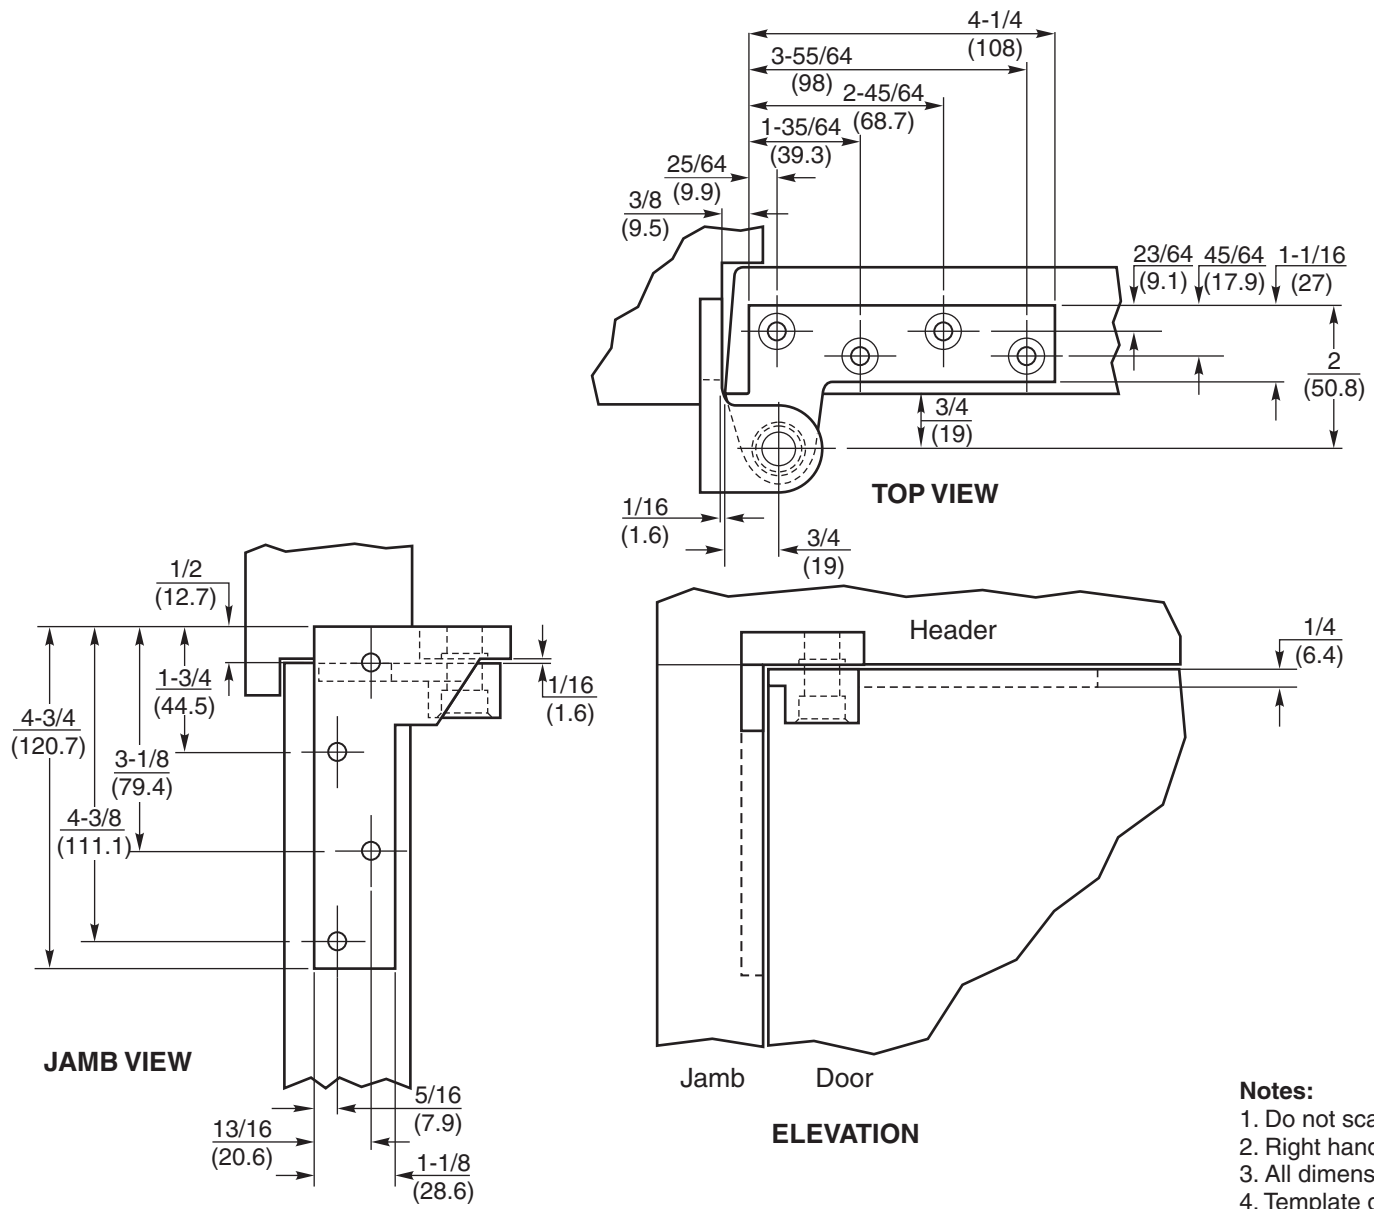

- Notes:**
1. Do not scale drawing.
 2. Right hand shown.
 3. All dimensions are in inches.
 4. Template drawing for reference only.

**680 Top Pivot
Surface Mount Jamb
Double Mortise Door**

RIXSON®
ASSA ABLOY

www.rixson.com

TEMPLATE NUMBER

TP40500A

DATE

12-08

- Notes:**
1. Do not scale drawing.
 2. Right hand shown.
 3. All dimensions are in inches.
 4. Template drawing for reference only.

680 Top Pivot Mortise Jamb, Header and Door

RIXSON
ASSA ABLOY

www.rixson.com

TEMPLATE NUMBER	DATE
TP40500B	12-08

- Notes:**
1. Do not scale drawing.
 2. Right hand shown.
 3. All dimensions are in inches.
 4. Template drawing for reference only.

680 Top Pivot Mortise Jamb and Door