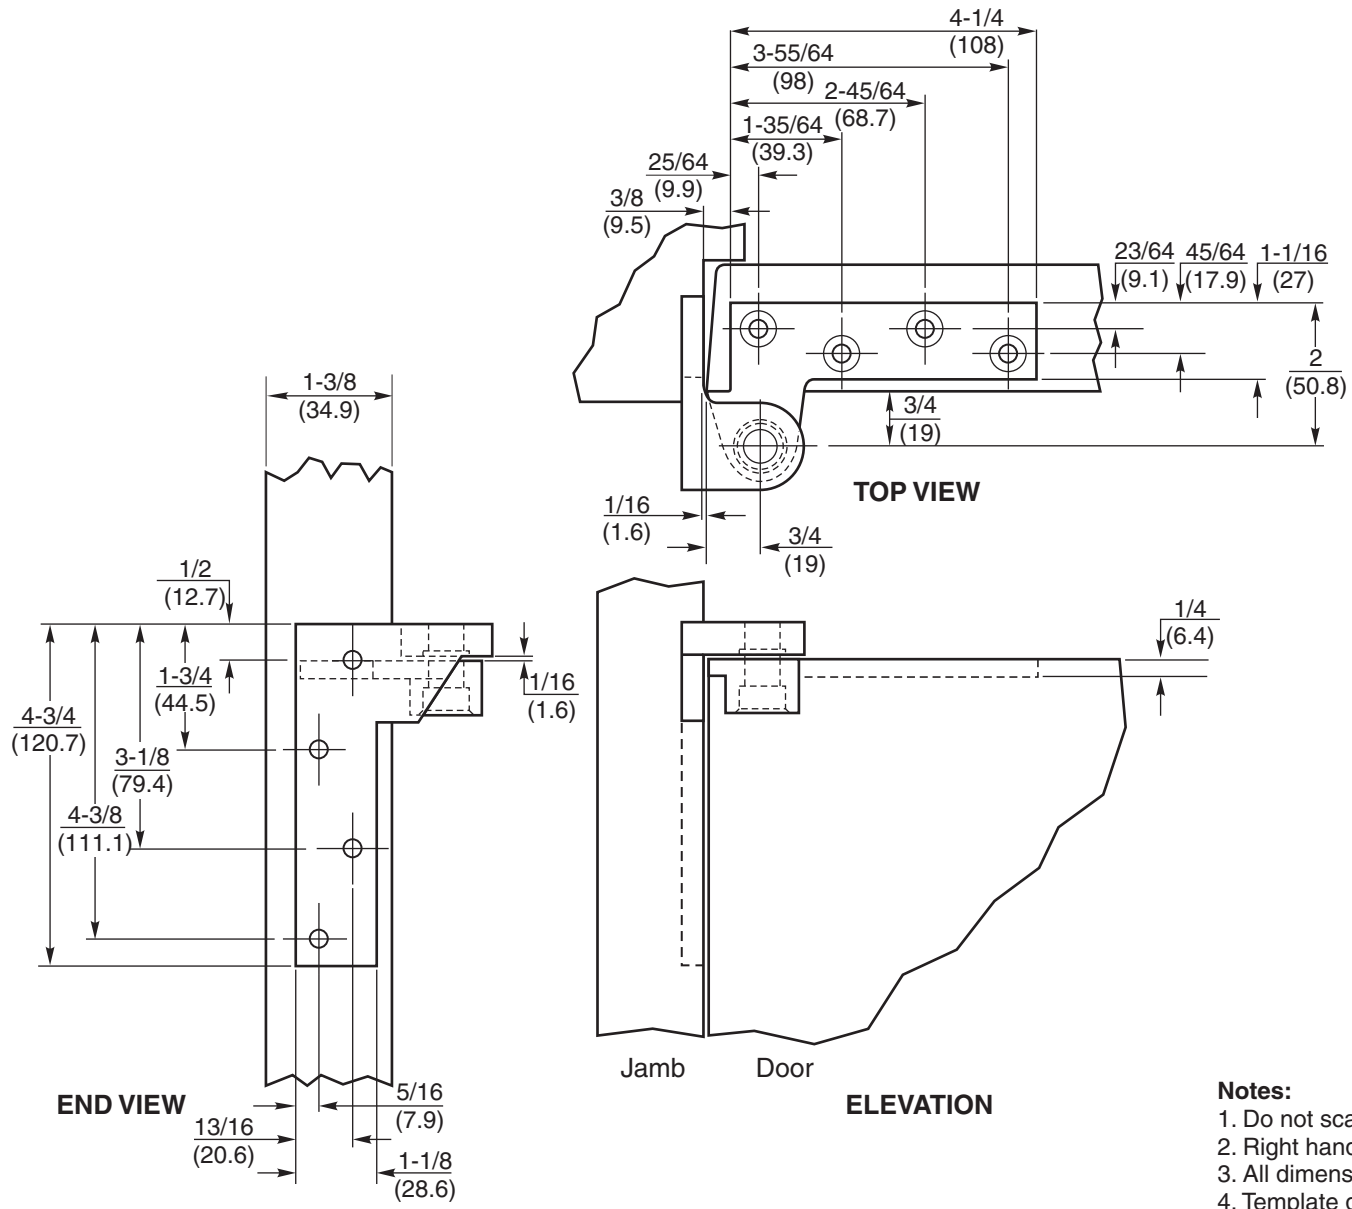

- Notes:**
1. Do not scale drawing.
 2. Right hand shown.
 3. All dimensions are in inches.
 4. Template drawing for reference only.

**680 Top Pivot
Surface Mount Jamb
Double Mortise Door**

RIXSON®
ASSA ABLOY

www.rixson.com

TEMPLATE NUMBER

TP40500A

DATE

12-08

- Notes:**
1. Do not scale drawing.
 2. Right hand shown.
 3. All dimensions are in inches.
 4. Template drawing for reference only.

680 Top Pivot Mortise Jamb, Header and Door

RIXSON
ASSA ABLOY

www.rixson.com

TEMPLATE NUMBER	DATE
TP40500B	12-08

- Notes:**
1. Do not scale drawing.
 2. Right hand shown.
 3. All dimensions are in inches.
 4. Template drawing for reference only.

680 Top Pivot Mortise Jamb and Door