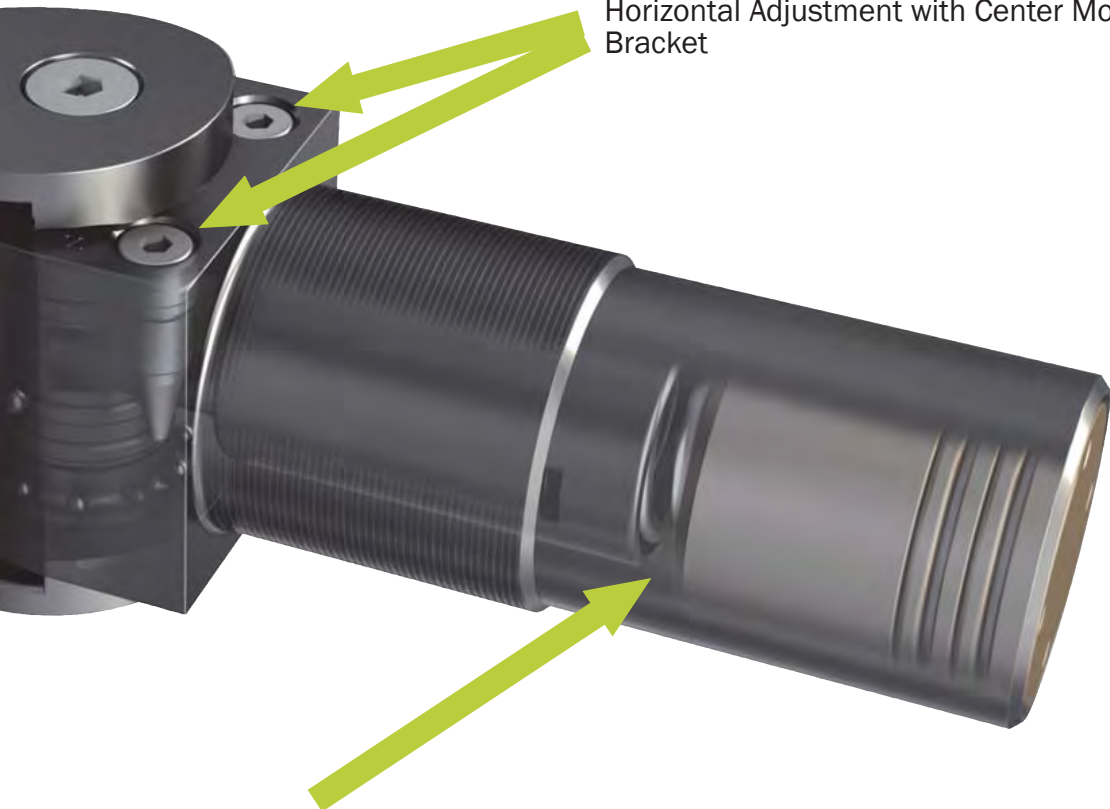

Hydraulic Gate Closers & Hinges

www.ddtechglobal.com/sureclose

SureClose® Gate Hinges and Closers are designed to replace conventional commercial gate hinges and closers through its unique design that hides the closer hydraulics inside the fence post.

Dual Bearing Glide System™:
Two thrust bearings for consistently superior performance.

Anodized High Strength Aluminum
It's a workhorse, tested to 500,000 cycles with a 1,500 lb. point load capacity.

Mounting Brackets:
A variety of gate brackets allow for virtually any square-post application:

- Steel or Aluminum
- Fastened or Welded
- Flush Mount or Center Mount

Flush Mount

Center Mount

Multiple adjustment options:

- Self-Closing Speed and Force
- Final snap-close action
- Horizontal Adjustment with Center Mount Bracket

Powerful, Hidden Hydraulics - That Don't Leak!

Hydraulics are concealed within the post, providing a controlled, quiet close, in a tamper-resistant, compact design.

- Maintenance Free
- Flush Mount & Center Mount options
- Non self-closing models available
- Visibly Small Footprint
- Multiple Adjustment Options
- Prevents Gate Slam Noise & Gate Damage
- Self-Closes Gates up to 260 lbs.
- High Corrosion Resistance
-50 Micron Anodizing (Aluminum Components)