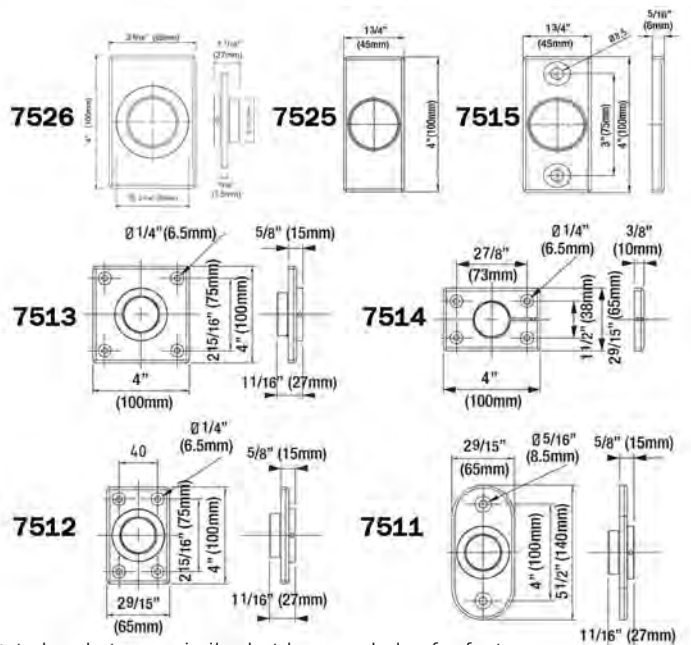

Flush Mount models require 1 9/16" (40mm) hole in fence post.

57 S & 57SF S

108 S & 108SF S

Center Mount models require 1 7/8" (48mm) hole in fence post.

Aluminum screw-on gate mounting brackets featured. Steel weld-on gate brackets are similar but have no holes for fasteners.