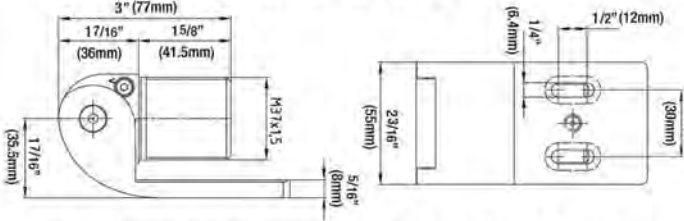

57 AT90 S & 57SF AT90 S