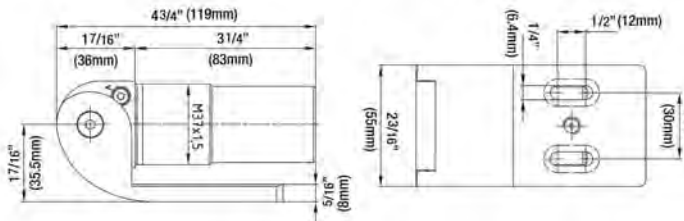

108 AT90 S & 108SF AT90 S