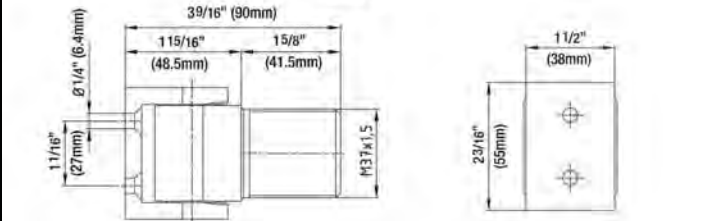

Flush Mount models require 1 9/16" (40mm) hole in fence post.

57 S & 57SF S

108 S & 108SF S

Center Mount models require 1 7/8" (48mm) hole in fence post.

Aluminum screw-on gate mounting brackets featured. Steel weld-on gate brackets are similar but have no holes for fasteners.