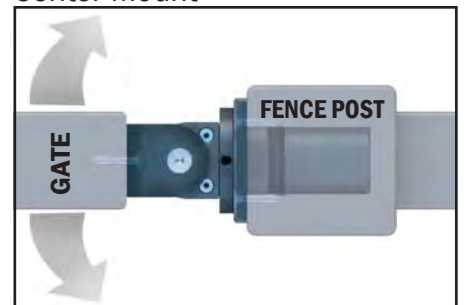

Hydraulic Gate Closers & Hinges

www.ddtechglobal.com/sureclose

SureClose® Gate Hinges and Closers are designed to replace conventional commercial gate hinges and closers through its unique design that hides the closer hydraulics inside the fence post.

Dual Bearing Glide System™:
Two thrust bearings for consistently superior performance.

Anodized High Strength Aluminum
It's a workhorse, tested to 500,000 cycles with a 1,500 lb. point load capacity.

Mounting Brackets:
A variety of gate brackets allow for virtually any square-post application:

- Steel or Aluminum
- Fastened or Welded
- Flush Mount or Center Mount

Flush Mount

Center Mount

Multiple adjustment options:

- Self-Closing Speed and Force
- Final snap-close action
- Horizontal Adjustment with Center Mount Bracket

Powerful, Hidden Hydraulics - That Don't Leak!

Hydraulics are concealed within the post, providing a controlled, quiet close, in a tamper-resistant, compact design.

- Maintenance Free
- Flush Mount & Center Mount options
- Non self-closing models available
- Visibly Small Footprint
- Multiple Adjustment Options
- Prevents Gate Slam Noise & Gate Damage
- Self-Closes Gates up to 260 lbs.
- High Corrosion Resistance
-50 Micron Anodizing (Aluminum Components)