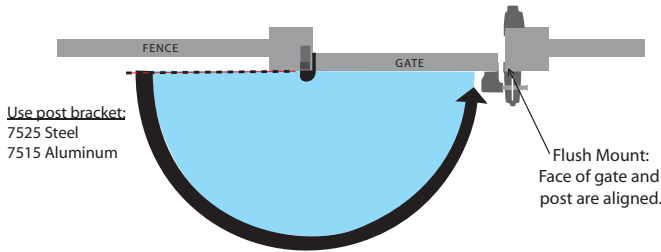

GATE FUNCTION

Hold-open
Not for safety gates

Self-close
Speed Adjustable

Final Snap Action
For Electric/Coded Locks

Free-Swinging

Flush Mount Brackets

Models	Bracket Material
75001214	Steel
75001213	Aluminum

NON SELF-CLOSING

Center Mount Brackets

Models	Bracket Material
75001114	Steel
75001113	Aluminum