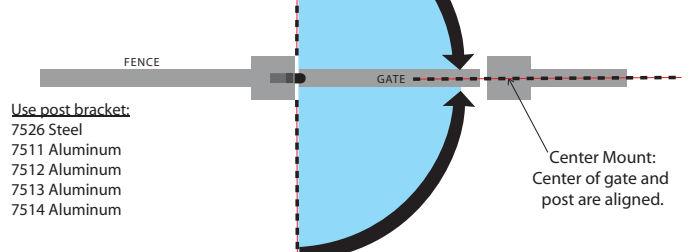

NON SELF-CLOSING