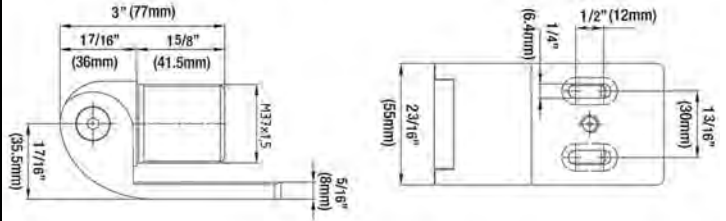

GATE FUNCTION

Hold-open
Not for safety gates

Self-close
Speed Adjustable

Final Snap Action
For Electric/Coded Locks

Free-Swinging

Flush Mount Brackets

Models	Bracket Material
75001214	Steel
75001213	Aluminum

NON SELF-CLOSING

Center Mount Brackets

Models	Bracket Material
75001114	Steel
75001113	Aluminum

NON SELF-CLOSING

108 AT90 S & 108SF AT90 S

SM AT90 S

57 AT90 S & 57SF AT90 S

SM S

Flush Mount models require 1 9/16" (40mm) hole in fence post.

57 S & 57SF S

108 S & 108SF S

Center Mount models require 1 7/8" (48mm) hole in fence post.

Aluminum screw-on gate mounting brackets featured. Steel weld-on gate brackets are similar but have no holes for fasteners.