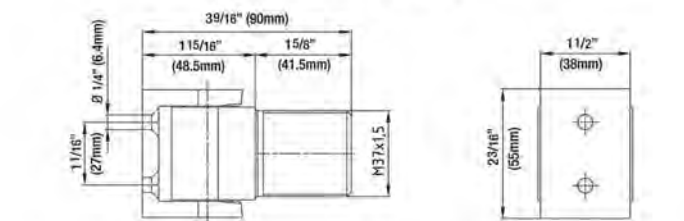

Flush Mount models require 1 9/16" (40mm) hole in fence post.

57 S & 57SF S

108 S & 108SF S

Center Mount models require 1 7/8" (48mm) hole in fence post.

Aluminum screw-on gate mounting brackets featured. Steel weld-on gate brackets are similar but have no holes for fasteners.