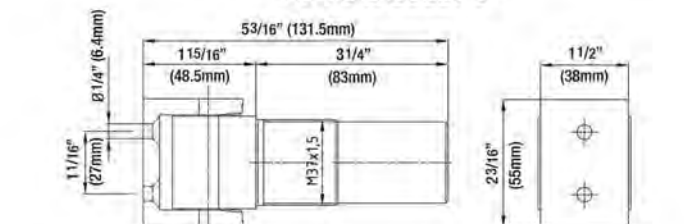

108 S & 108SF S

Center Mount models require 1 7/8" (48mm) hole in fence post.