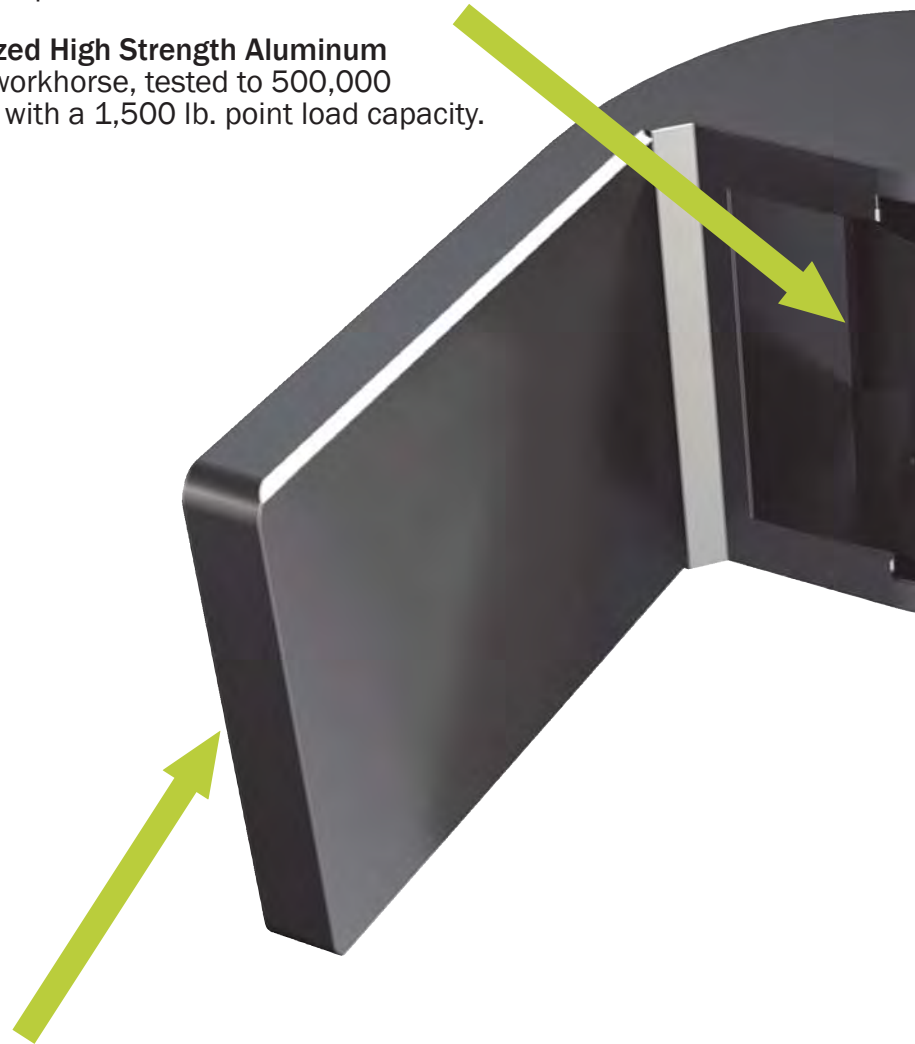

Hydraulic Gate Closers & Hinges

www.ddtechglobal.com/sureclose

SureClose® Gate Hinges and Closers are designed to replace conventional commercial gate hinges and closers through its unique design that hides the closer hydraulics inside the fence post.

Precision engineered and superbly finished. There is no compromise of quality with SureClose.

Self-Closing models:
SureClose 57
SureClose 108

Non-Self-Closing model:
SureClose SM

SureClose® is a hinge & closer, in one small, powerful package!

Dual Bearing Glide System™:
Two thrust bearings for consistently superior performance.

Anodized High Strength Aluminum
It's a workhorse, tested to 500,000 cycles with a 1,500 lb. point load capacity.

Mounting Brackets:
A variety of gate brackets allow for virtually any square-post application:

- Steel or Aluminum
- Fastened or Welded
- Flush Mount or Center Mount

Flush Mount

Center Mount

Multiple adjustment options:

- Self-Closing Speed and Force
- Final snap-close action
- Horizontal Adjustment with Center Mount Bracket