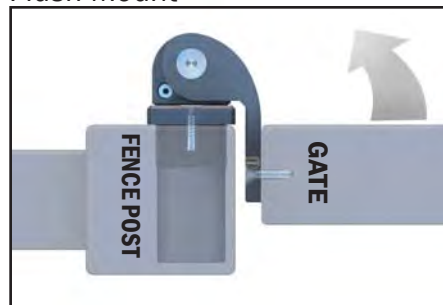

Hydraulic Gate Closers & Hinges

www.ddtechglobal.com/sureclose

SureClose® Gate Hinges and Closers are designed to replace conventional commercial gate hinges and closers through its unique design that hides the closer hydraulics inside the fence post.

Dual Bearing Glide System™:
Two thrust bearings for consistently superior performance.

Anodized High Strength Aluminum
It's a workhorse, tested to 500,000 cycles with a 1,500 lb. point load capacity.

Mounting Brackets:
A variety of gate brackets allow for virtually any square-post application:

- Steel or Aluminum
- Fastened or Welded
- Flush Mount or Center Mount

Flush Mount

Center Mount

Multiple adjustment options:

- Self-Closing Speed and Force
- Final snap-close action
- Horizontal Adjustment with Center Mount Bracket

Powerful, Hidden Hydraulics - That Don't Leak!

Hydraulics are concealed within the post, providing a controlled, quiet close, in a tamper-resistant, compact design.

- Maintenance Free
- Flush Mount & Center Mount options
- Non self-closing models available
- Visibly Small Footprint
- Multiple Adjustment Options
- Prevents Gate Slam Noise & Gate Damage
- Self-Closes Gates up to 260 lbs.
- High Corrosion Resistance
-50 Micron Anodizing (Aluminum Components)