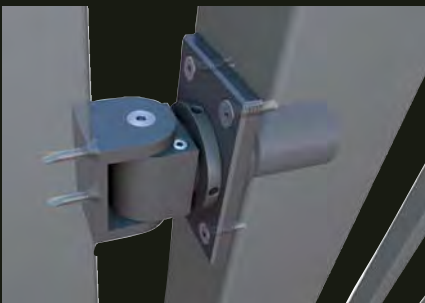

Hydraulic Gate Closers & Hinges

www.ddtechglobal.com/sureclose

SureClose® Gate Hinges and Closers are designed to replace conventional commercial gate hinges and closers through its unique design that hides the closer hydraulics inside the fence post.

Precision engineered and superbly finished. There is no compromise of quality with SureClose.

Self-Closing models:
SureClose 57
SureClose 108

Non-Self-Closing model:
SureClose SM

SureClose® is a hinge & closer, in one small, powerful package!

- Steel or Aluminum
- Fastened or Welded
- Flush Mount or Center Mount

Flush Mount

Center Mount

Multiple adjustment options:

- Self-Closing Speed and Force
- Final snap-close action
- Horizontal Adjustment with Center Mount Bracket

Powerful, Hidden Hydraulics - That Don't Leak!

Hydraulics are concealed within the post, providing a controlled, quiet close, in a tamper-resistant, compact design.

- Maintenance Free
- Flush Mount & Center Mount options
- Non self-closing models available
- Visibly Small Footprint
- Multiple Adjustment Options
- Prevents Gate Slam Noise & Gate Damage
- Self-Closes Gates up to 260 lbs.
- High Corrosion Resistance
-50 Micron Anodizing (Aluminum Components)