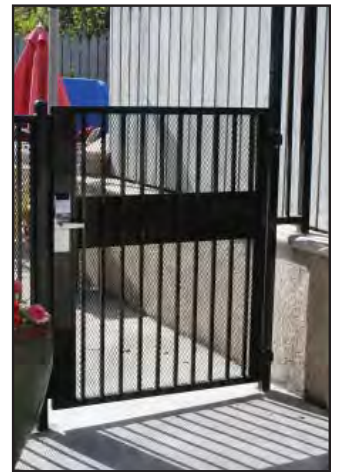

Multiple adjustment options:

- Self-Closing Speed and Force
- Final snap-close action
- Horizontal Adjustment with Center Mount Bracket

Powerful, Hidden Hydraulics - That Don't Leak!

Hydraulics are concealed within the post, providing a controlled, quiet close, in a tamper-resistant, compact design.

- Maintenance Free
- Flush Mount & Center Mount options
- Non self-closing models available
- Visibly Small Footprint
- Multiple Adjustment Options
- Prevents Gate Slam Noise & Gate Damage
- Self-Closes Gates up to 260 lbs.
- High Corrosion Resistance
  -50 Micron Anodizing (Aluminum Components)

Hinge Combinations	Self-Closing Gate Weight Max*	Point Load Capacity
57 + SM	90 lbs (40 kgs)	1,500 lbs (680 kgs)
57 + 57	180 lbs (80 kgs)	1,500 lbs (680 kgs)
108 + SM	180 lbs (80 kgs)	1,500 lbs (680 kgs)
108 + 108	260 lbs (120 kgs)	1,500 lbs (680 kgs)
SM + SM	-	1,500 lbs (680 kgs)

*Based on max gate size 72"H x 40"W (1,800mmx1,000mm)