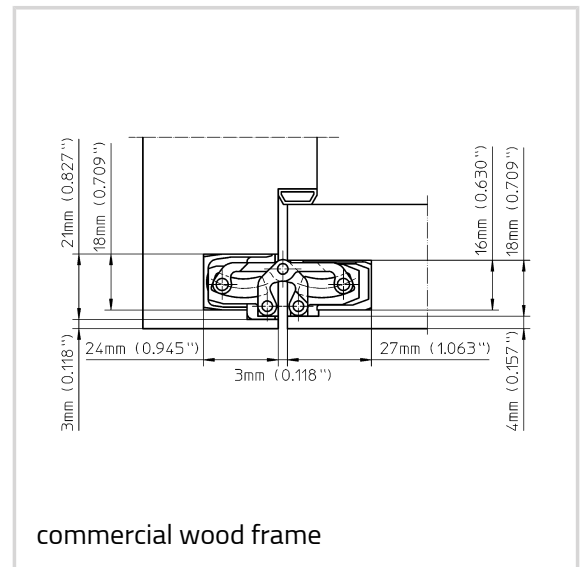

TECTUS - TE 240 3D

Note

The load capacity mentioned above refers to the use of 2 hinges per door leaf with a height/width ratio of 2:1.

For a minimum door panel thickness of 26 mm (1.024").

Suitable for

Universal milling frame	
Template 5 250691 6	16 mm router bit / 30 mm collar ring (frame)
Template 5 250692 6	16 mm router bit / 30 mm collar ring (door)
Template 5 251074 6	1/2" router bit / 1" collar ring (frame)
Template 5 251075 6	1/2" router bit / 1" collar ring (door)

Combinations

TE 240 3D FZ
TE 240 3D SZ
TE 240 3D ST

Item

Finish(es)	polished brass (030)
OF-NR.	030
VPE	pack of 2
DIN	non-handed
Item No.	5 400679 0 03002
EAN	4015471122980
Finish(es)	polished nickelled (038)
OF-NR.	038
VPE	pack of 2
DIN	non-handed
Item No.	5 400679 0 03802
EAN	4015471122997
Finish(es)	satin brass (047)