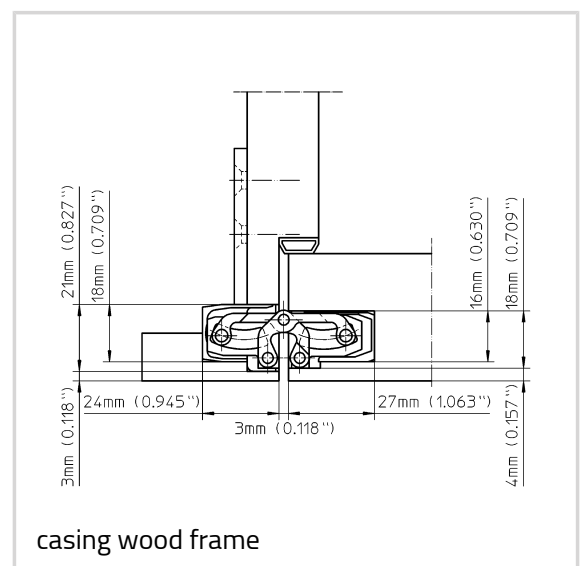

TECTUS - TE 240 3D

Note

The load capacity mentioned above refers to the use of 2 hinges per door leaf with a height/width ratio of 2:1.

For a minimum door panel thickness of 26 mm (1.024").

Suitable for

Universal milling frame	
Template 5 250691 6	16 mm router bit / 30 mm collar ring (frame)
Template 5 250692 6	16 mm router bit / 30 mm collar ring (door)
Template 5 251074 6	1/2" router bit / 1" collar ring (frame)
Template 5 251075 6	1/2" router bit / 1" collar ring (door)

Combinations

TE 240 3D FZ
TE 240 3D SZ
TE 240 3D ST

Item

Finish(es)	polished brass (030)
OF-NR.	030
VPE	pack of 2
DIN	non-handed
Item No.	5 400679 0 03002
EAN	4015471122980
Finish(es)	polished nickelled (038)
OF-NR.	038
VPE	pack of 2
DIN	non-handed
Item No.	5 400679 0 03802
EAN	4015471122997
Finish(es)	satin brass (047)