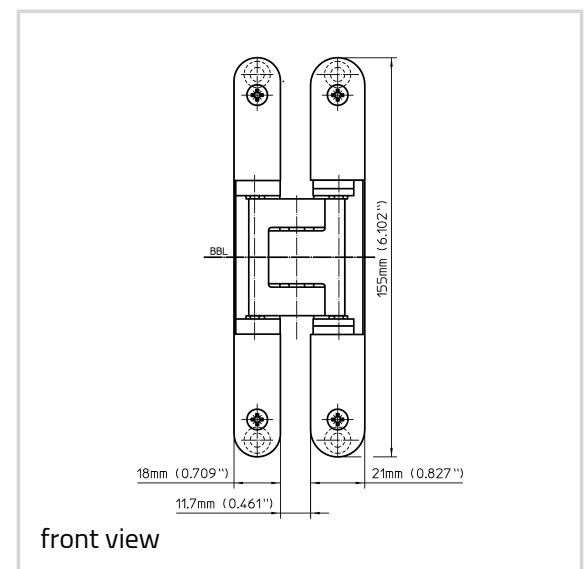

TE 240 3D

For flush residential doors

Product features

- Completely concealed hinge system
- For flush residential doors
- Maintenance-free slide bearings
- For wood, steel or aluminum door panels and frames
- Finger protection due to a small gap between door and frame
- Easily adjustable in three dimensions (side +/- 3.0 mm (0.118"), height +/- 3.0 mm (0.118"), compression +/- 1.5 mm (0.059"))

Technical information

Detail	Value	
Load capacity	132.0 lbs	60.0 kg
Overall length	6.102 "	155.0 mm
Width (door part)	0.709 "	18.0 mm
Width (frame part)	0.827 "	21.0 mm
Router bit diameter	1/2 "	16.0 mm
Collar ring diameter	1 "	30.0 mm
Opening angle	180°	180°

Quality marks

Certification CE

Certification IFT

TECTUS - TE 240 3D

Note

The load capacity mentioned above refers to the use of 2 hinges per door leaf with a height/width ratio of 2:1.

For a minimum door panel thickness of 26 mm (1.024").