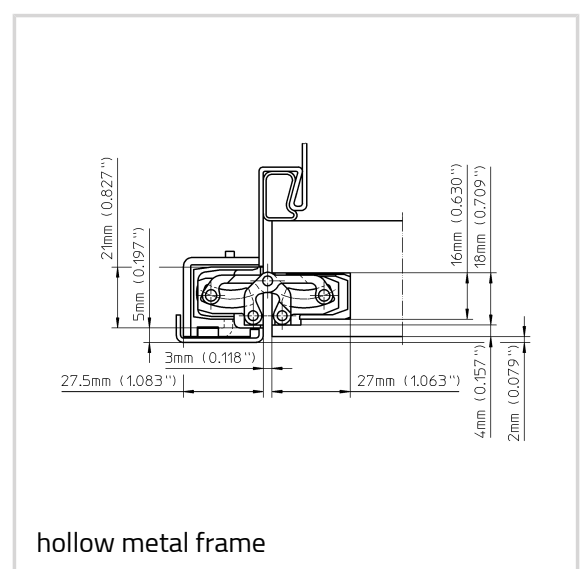

TECTUS - TE 240 3D

Note

The load capacity mentioned above refers to the use of 2 hinges per door leaf with a height/width ratio of 2:1.

For a minimum door panel thickness of 26 mm (1.024").

Suitable for

Universal milling frame	
Template 5 250691 6	16 mm router bit / 30 mm collar ring (frame)
Template 5 250692 6	16 mm router bit / 30 mm collar ring (door)
Template 5 251074 6	1/2" router bit / 1" collar ring (frame)
Template 5 251075 6	1/2" router bit / 1" collar ring (door)

Combinations

TE 240 3D FZ
TE 240 3D SZ
TE 240 3D ST

Item

Finish(es)	polished brass (030)
OF-NR.	030
VPE	pack of 2
DIN	non-handed
Item No.	5 400679 0 03002
EAN	4015471122980
Finish(es)	polished nickelled (038)
OF-NR.	038
VPE	pack of 2
DIN	non-handed
Item No.	5 400679 0 03802
EAN	4015471122997
Finish(es)	satin brass (047)