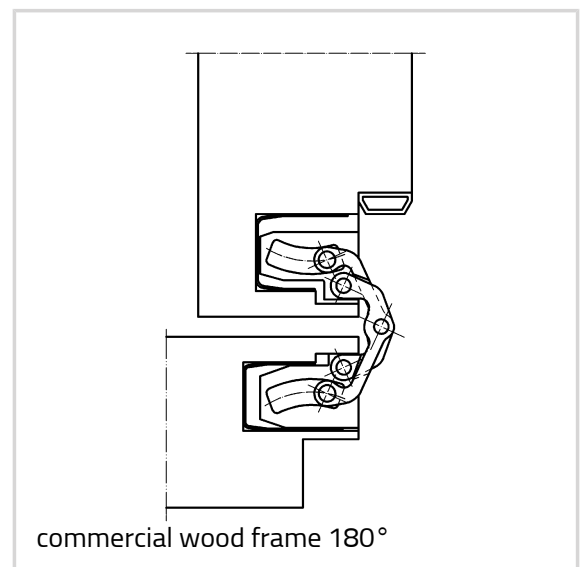

TECTUS - TE 240 3D

OF-NR.	047
VPE	pack of 2
DIN	non-handed
Item No.	5 400679 0 04702
EAN	4015471127268

Finish(es)	RAL 9016 Traffic White (070)
OF-NR.	070
VPE	pack of 2
DIN	non-handed
Item No.	5 400679 0 07002
EAN	4015471123734

Finish(es)	RAL 9005 Matte Black (107)
OF-NR.	107
VPE	pack of 2
DIN	non-handed
Item No.	5 400679 0 10702
EAN	4015471123741

Finish(es)	Satin Chrome Look (F1) (124)
OF-NR.	124
VPE	pack of 2
DIN	non-handed
Item No.	5 400679 0 12402
EAN	4015471122973

Finish(es)	Satin Nickel Look (F2) (125)
OF-NR.	125
VPE	pack of 2
DIN	non-handed
Item No.	5 400679 0 12502
EAN	4015471123017

Finish(es)	Stainless Steel Look (SSL) (126)
OF-NR.	126
VPE	pack of 2
DIN	non-handed
Item No.	5 400679 0 12602
EAN	4015471123024