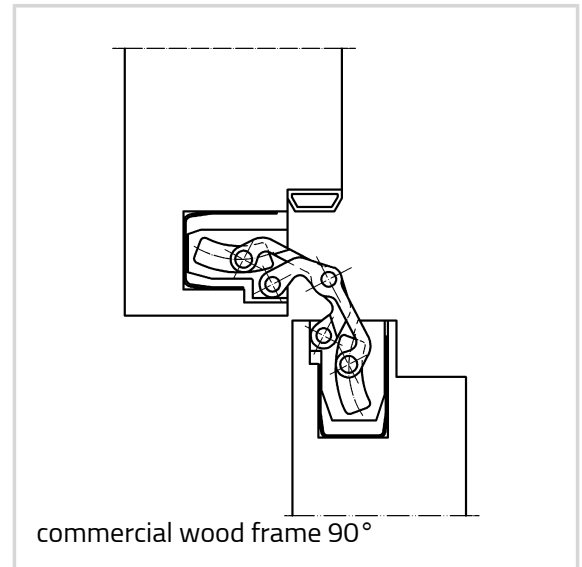

TECTUS - TE 240 3D

OF-NR.	047
VPE	pack of 2
DIN	non-handed
Item No.	5 400679 0 04702
EAN	4015471127268

Finish(es)	RAL 9016 Traffic White (070)
OF-NR.	070
VPE	pack of 2
DIN	non-handed
Item No.	5 400679 0 07002
EAN	4015471123734

Finish(es)	RAL 9005 Matte Black (107)
OF-NR.	107
VPE	pack of 2
DIN	non-handed
Item No.	5 400679 0 10702
EAN	4015471123741

Finish(es)	Satin Chrome Look (F1) (124)
OF-NR.	124
VPE	pack of 2
DIN	non-handed
Item No.	5 400679 0 12402
EAN	4015471122973

Finish(es)	Satin Nickel Look (F2) (125)
OF-NR.	125
VPE	pack of 2
DIN	non-handed
Item No.	5 400679 0 12502
EAN	4015471123017

Finish(es)	Stainless Steel Look (SSL) (126)
OF-NR.	126
VPE	pack of 2
DIN	non-handed
Item No.	5 400679 0 12602
EAN	4015471123024