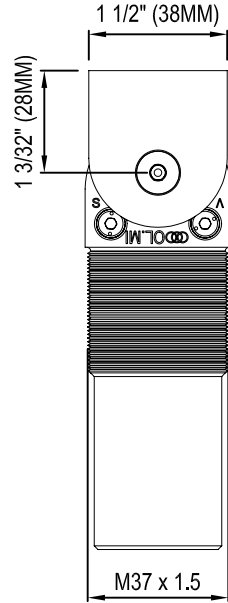

D&D Technologies

Hi-Performance Hardware

D&D TECHNOLOGIES USA, INC
7731 WOODWIND DRIVE
HUNTINGTON BEACH, CA 92647
PHONE: (714) 677-1300
www.ddtechglobal.com

PLAN VIEW