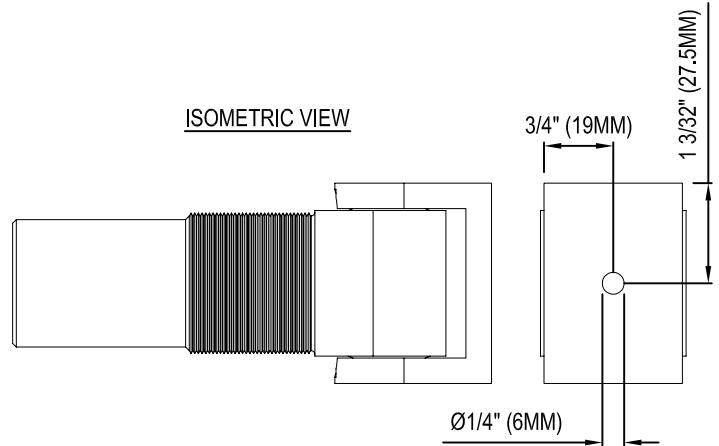

RIGHT ELEVATION VIEW

REAR VIEW

NOTES:

1. INSTALLATION TO BE COMPLETED IN ACCORDANCE WITH MANUFACTURER'S SPECIFICATIONS.
2. ALL DIMENSIONS ARE CONSIDERED TRUE AND REFLECT MANUFACTURER'S SPECIFICATIONS.
3. DO NOT SCALE DRAWING.
4. THESE DRAWINGS ARE NOT FOR CONSTRUCTION PURPOSES AND ARE FOR INFORMATION PURPOSES ONLY. ALL INFORMATION CONTAINED HEREIN WAS CURRENT AT THE TIME OF DEVELOPMENT BUT MUST BE REVIEWED AND APPROVED BY THE PRODUCT MANUFACTURER TO BE CONSIDERED ACCURATE.
5. CONTRACTOR'S NOTE: FOR PRODUCT AND COMPANY INFORMATION VISIT www.CADdetails.com/info REFERENCE NUMBER 4789-062.

SURECLOSE® 108 & 108SF

108 W: SELF-CLOSING - FINAL SNAP - ADJUSTABLE