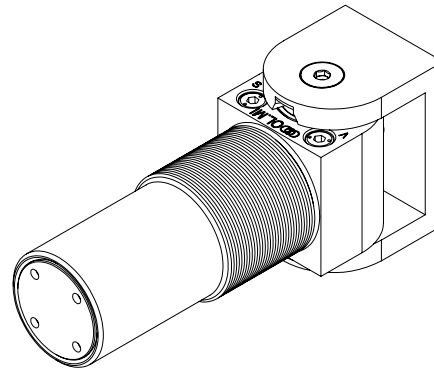

D&D Technologies

Hi-Performance Hardware

D&D TECHNOLOGIES USA, INC
7731 WOODWIND DRIVE
HUNTINGTON BEACH, CA 92647
PHONE: (714) 677-1300
www.ddtechglobal.com

LEFT ELEVATION VIEW

FRONT VIEW

RIGHT ELEVATION VIEW

REAR VIEW

NOTES:

1. INSTALLATION TO BE COMPLETED IN ACCORDANCE WITH MANUFACTURER'S SPECIFICATIONS.
2. ALL DIMENSIONS ARE CONSIDERED TRUE AND REFLECT MANUFACTURER'S SPECIFICATIONS.
3. DO NOT SCALE DRAWING.
4. THESE DRAWINGS ARE NOT FOR CONSTRUCTION PURPOSES AND ARE FOR INFORMATION PURPOSES ONLY. ALL INFORMATION CONTAINED HEREIN WAS CURRENT AT THE TIME OF DEVELOPMENT BUT MUST BE REVIEWED AND APPROVED BY THE PRODUCT MANUFACTURER TO BE CONSIDERED ACCURATE.
5. CONTRACTOR'S NOTE: FOR PRODUCT AND COMPANY INFORMATION VISIT www.CADdetails.com/info REFERENCE NUMBER 4789-062.

SURECLOSE® 108 & 108SF

108 W: SELF-CLOSING - FINAL SNAP - ADJUSTABLE