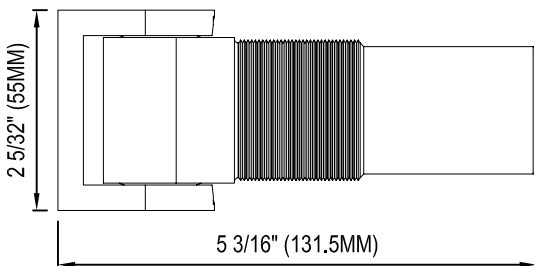

LEFT ELEVATION VIEW

FRONT VIEW