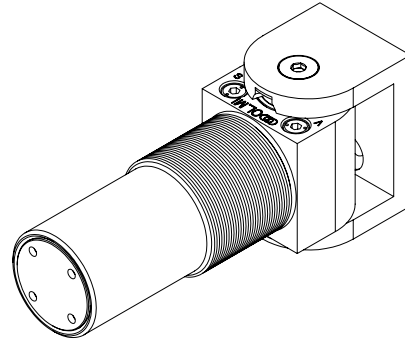

D&D Technologies

Hi-Performance Hardware

D&D TECHNOLOGIES USA, INC
7731 WOODWIND DRIVE
HUNTINGTON BEACH, CA 92647
PHONE: (714) 677-1300
www.ddtechglobal.com

LEFT ELEVATION VIEW

FRONT VIEW

NOTES:

1. INSTALLATION TO BE COMPLETED IN ACCORDANCE WITH MANUFACTURER'S SPECIFICATIONS.
2. ALL DIMENSIONS ARE CONSIDERED TRUE AND REFLECT MANUFACTURER'S SPECIFICATIONS.
3. DO NOT SCALE DRAWING.
4. THESE DRAWINGS ARE NOT FOR CONSTRUCTION PURPOSES AND ARE FOR INFORMATION PURPOSES ONLY. ALL INFORMATION CONTAINED HEREIN WAS CURRENT AT THE TIME OF DEVELOPMENT BUT MUST BE REVIEWED AND APPROVED BY THE PRODUCT MANUFACTURER TO BE CONSIDERED ACCURATE.
5. CONTRACTOR'S NOTE: FOR PRODUCT AND COMPANY INFORMATION VISIT www.CADdetails.com/info REFERENCE NUMBER 4789-060

SURECLOSE® 108 & 108SF

108 S: SELF-CLOSING - FINAL SNAP - ADJUSTABLE