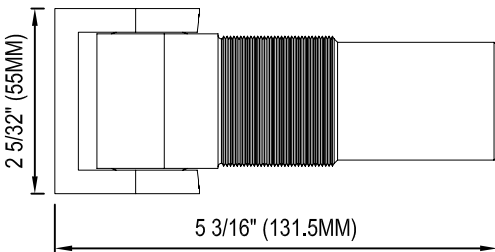

LEFT ELEVATION VIEW

FRONT VIEW