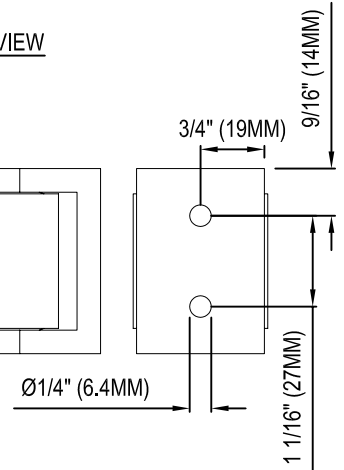

RIGHT ELEVATION VIEW

REAR VIEW

NOTES:

1. INSTALLATION TO BE COMPLETED IN ACCORDANCE WITH MANUFACTURER'S SPECIFICATIONS.
2. ALL DIMENSIONS ARE CONSIDERED TRUE AND REFLECT MANUFACTURER'S SPECIFICATIONS.
3. DO NOT SCALE DRAWING.
4. THESE DRAWINGS ARE NOT FOR CONSTRUCTION PURPOSES AND ARE FOR INFORMATION PURPOSES ONLY. ALL INFORMATION CONTAINED HEREIN WAS CURRENT AT THE TIME OF DEVELOPMENT BUT MUST BE REVIEWED AND APPROVED BY THE PRODUCT MANUFACTURER TO BE CONSIDERED ACCURATE.
5. CONTRACTOR'S NOTE: FOR PRODUCT AND COMPANY INFORMATION VISIT www.CADdetails.com/info REFERENCE NUMBER 4789-060