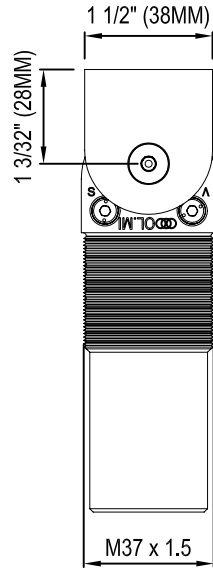

D&D Technologies

Hi-Performance Hardware

D&D TECHNOLOGIES USA, INC
7731 WOODWIND DRIVE
HUNTINGTON BEACH, CA 92647
PHONE: (714) 677-1300
www.ddtechglobal.com

PLAN VIEW