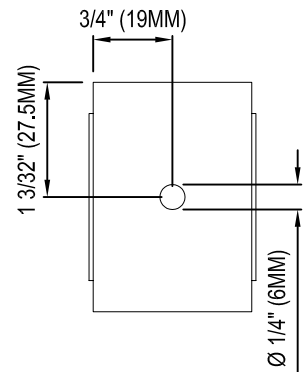

FRONT VIEW

RIGHT ELEVATION VIEW

REAR VIEW

**NOTES:**

1. INSTALLATION TO BE COMPLETED IN ACCORDANCE WITH MANUFACTURER'S SPECIFICATIONS.
2. ALL DIMENSIONS ARE CONSIDERED TRUE AND REFLECT MANUFACTURER'S SPECIFICATIONS.
3. DO NOT SCALE DRAWING.
4. THESE DRAWINGS ARE NOT FOR CONSTRUCTION PURPOSES AND ARE FOR INFORMATION PURPOSES ONLY. ALL INFORMATION CONTAINED HEREIN WAS CURRENT AT THE TIME OF DEVELOPMENT BUT MUST BE REVIEWED AND APPROVED BY THE PRODUCT MANUFACTURER TO BE CONSIDERED ACCURATE.
5. CONTRACTOR'S NOTE: FOR PRODUCT AND COMPANY INFORMATION VISIT [www.CADdetails.com/info](http://www.CADdetails.com/info) REFERENCE NUMBER 4789-057.

**SURECLOSE® 57 & 57SF**

57 W: SELF-CLOSING - ADJUSTABLE