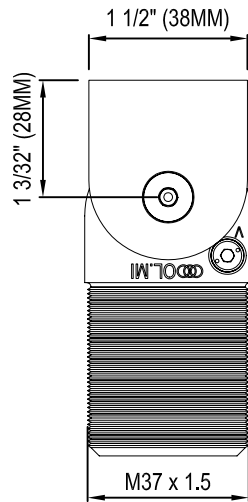

D&D Technologies

Hi-Performance Hardware

D&D TECHNOLOGIES USA, INC
7731 WOODWIND DRIVE
HUNTINGTON BEACH, CA 92647
PHONE: (714) 677-1300
www.ddtechglobal.com

PLAN VIEW