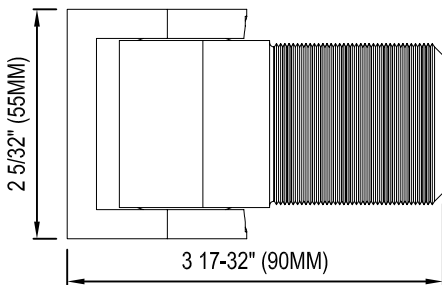

LEFT ELEVATION VIEW

FRONT VIEW