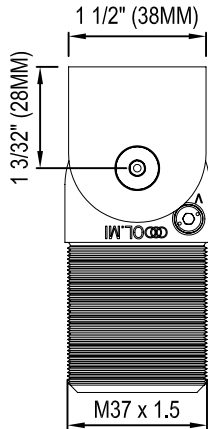

D&D Technologies

Hi-Performance Hardware

D&D TECHNOLOGIES USA, INC
7731 WOODWIND DRIVE
HUNTINGTON BEACH, CA 92647
PHONE: (714) 677-1300
www.ddtechglobal.com

PLAN VIEW