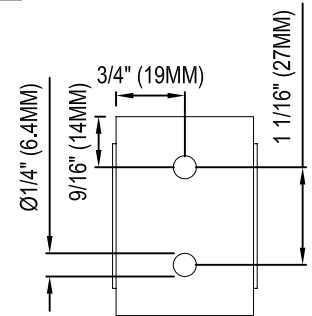

FRONT VIEW

RIGHT ELEVATION VIEW

REAR VIEW

NOTES:

1. INSTALLATION TO BE COMPLETED IN ACCORDANCE WITH MANUFACTURER'S SPECIFICATIONS.
2. ALL DIMENSIONS ARE CONSIDERED TRUE AND REFLECT MANUFACTURER'S SPECIFICATIONS.
3. DO NOT SCALE DRAWING.
4. THESE DRAWINGS ARE NOT FOR CONSTRUCTION PURPOSES AND ARE FOR INFORMATION PURPOSES ONLY. ALL INFORMATION CONTAINED HEREIN WAS CURRENT AT THE TIME OF DEVELOPMENT BUT MUST BE REVIEWED AND APPROVED BY THE PRODUCT MANUFACTURER TO BE CONSIDERED ACCURATE.
5. CONTRACTOR'S NOTE: FOR PRODUCT AND COMPANY INFORMATION VISIT [www.CADdetails.com/info](http://www.CADdetails.com/info) REFERENCE NUMBER 4789-056.

**SURECLOSE® 57 & 57SF**

57 S: SELF-CLOSING - ADJUSTABLE