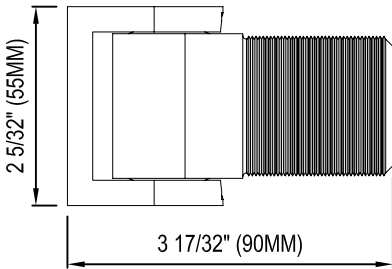

LEFT ELEVATION VIEW

FRONT VIEW