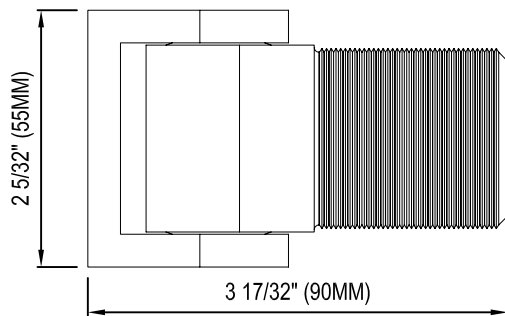

ISOMETRIC VIEW

LEFT ELEVATION VIEW

FRONT VIEW

RIGHT ELEVATION VIEW

**NOTES:**

1. INSTALLATION TO BE COMPLETED IN ACCORDANCE WITH MANUFACTURER'S SPECIFICATIONS.
2. ALL DIMENSIONS ARE CONSIDERED TRUE AND REFLECT MANUFACTURER'S SPECIFICATIONS.
3. DO NOT SCALE DRAWING.
4. THESE DRAWINGS ARE NOT FOR CONSTRUCTION PURPOSES AND ARE FOR INFORMATION PURPOSES ONLY. ALL INFORMATION CONTAINED HEREIN WAS CURRENT AT THE TIME OF DEVELOPMENT BUT MUST BE REVIEWED AND APPROVED BY THE PRODUCT MANUFACTURER TO BE CONSIDERED ACCURATE.
5. CONTRACTOR'S NOTE: FOR PRODUCT AND COMPANY INFORMATION VISIT [www.CADdetails.com/info](http://www.CADdetails.com/info) REFERENCE NUMBER 4789-053.