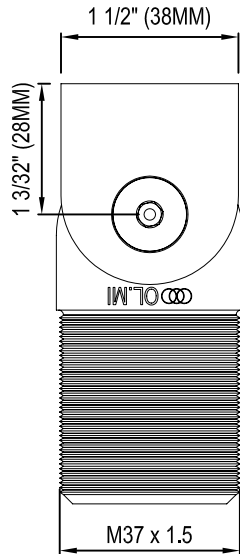

D&D Technologies

Hi-Performance Hardware

D&D TECHNOLOGIES USA, INC
7731 WOODWIND DRIVE
HUNTINGTON BEACH, CA 92647
PHONE: (714) 677-1300
www.ddtechglobal.com

PLAN VIEW