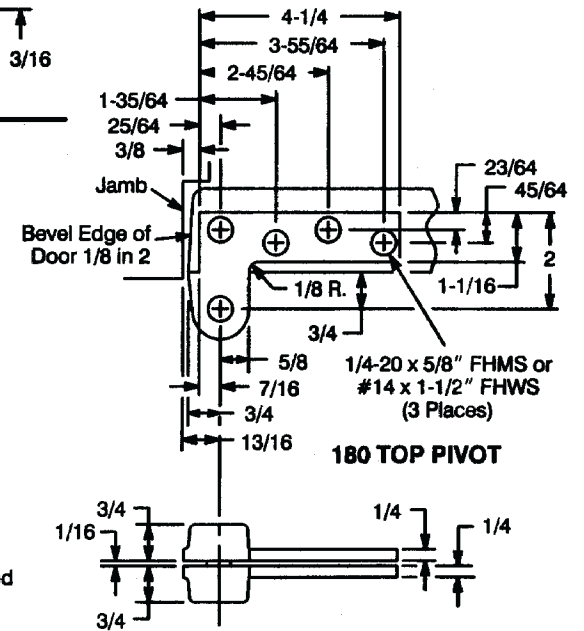

Notes:

1. Do not scale drawing.
2. Right hand shown.
3. Suitable reinforcing by others.
4. Maximum degree of opening 180°, trim permitting.
5. All dimensions are in inches.

**117 and 117-1/4 Pivot Set
3/4" Offset**

RIXSON®

Rixson Specialty Door Controls

www.rixson.com

TEMPLATE NUMBER
PS30000

DATE
6-05