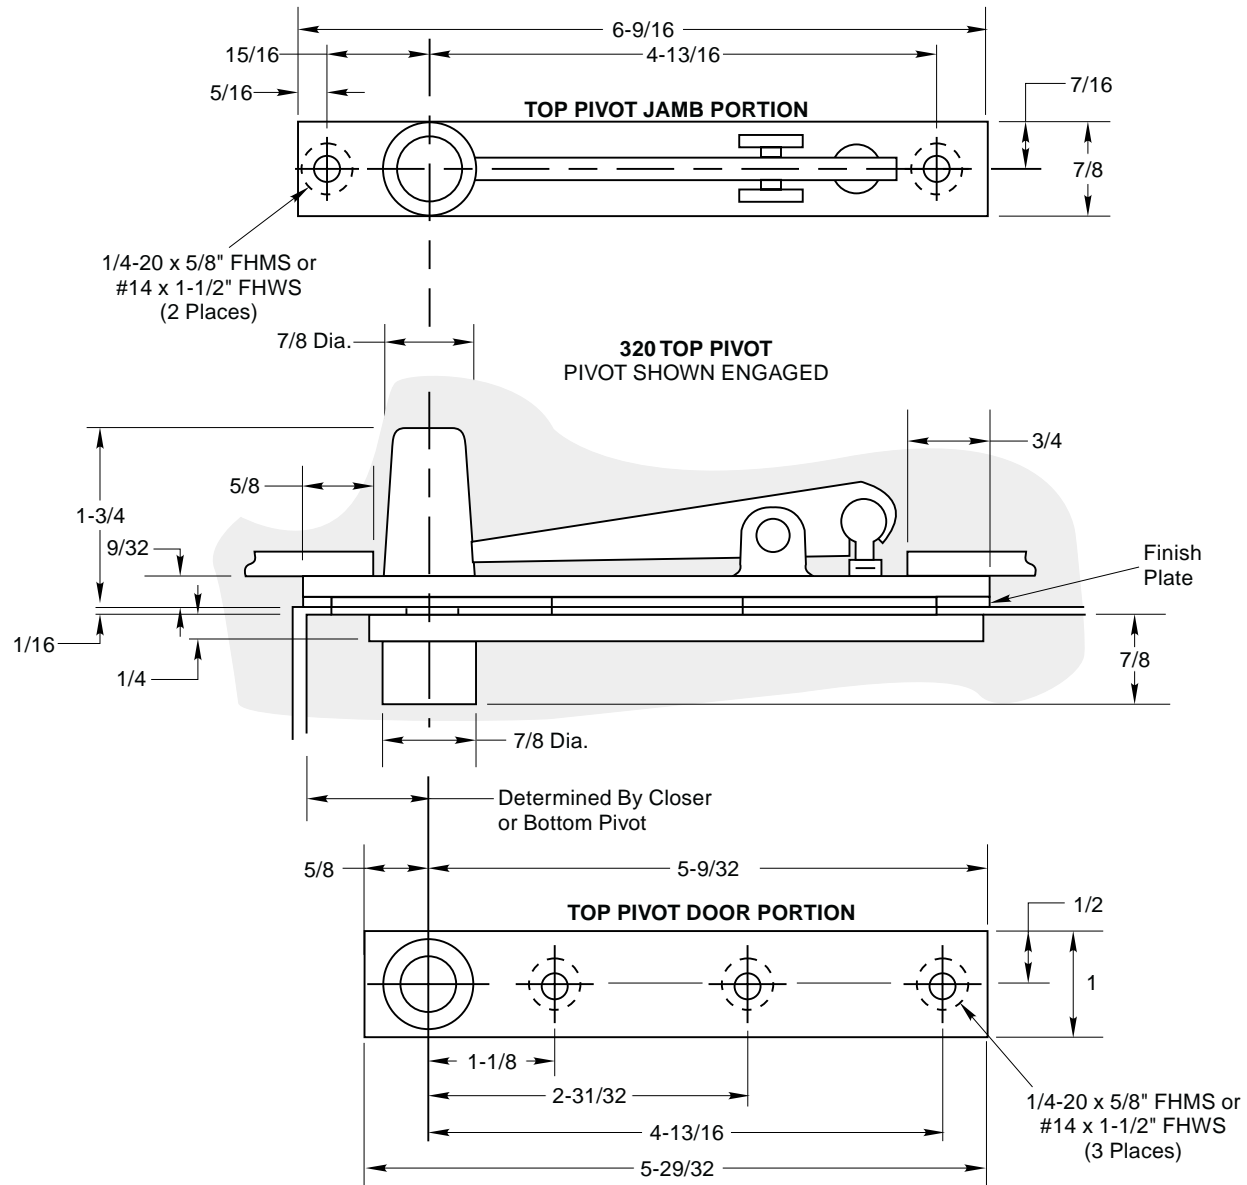

Notes:

- 1. Do not scale drawing.
- 2. All dimensions are in inches.

**Top Pivot
320
Center Hung**

RIXSON™	
Rixson Specialty Door Controls	
www.rixson.com	
TEMPLATE NUMBER	DATE
TP40200	11-97