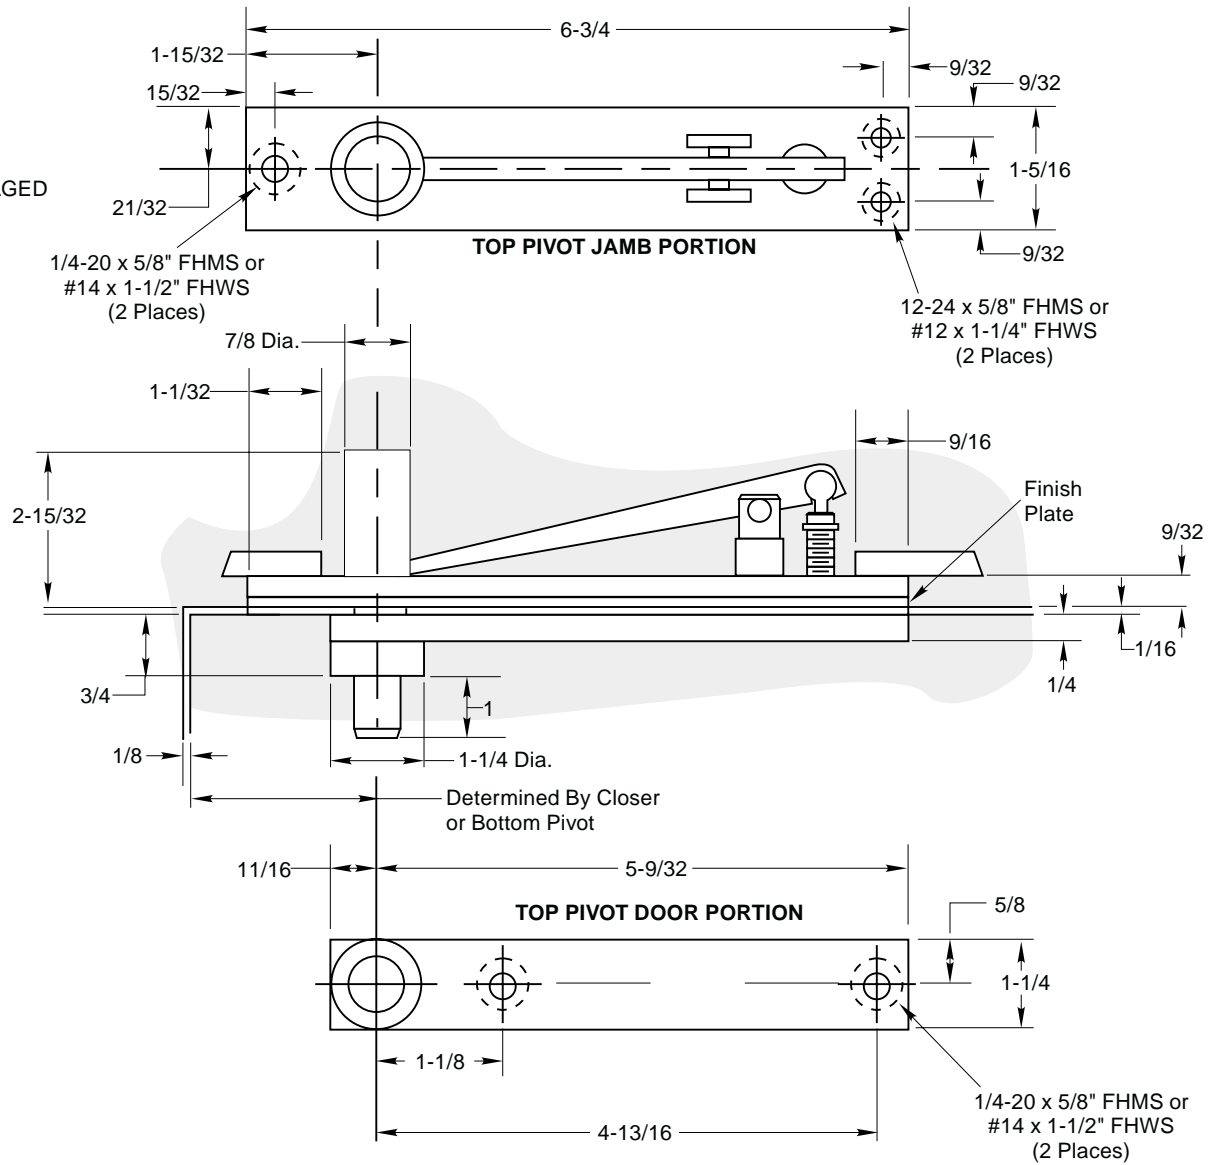

Notes:

1. Do not scale drawing.
2. All dimensions are in inches.

**345 TOP PIVOT
PIVOT SHOWN ENGAGED**

**Top Pivot
345
Center Hung**

Rixson Specialty Door Controls

www.rixson.com

TEMPLATE NUMBER

TP40215