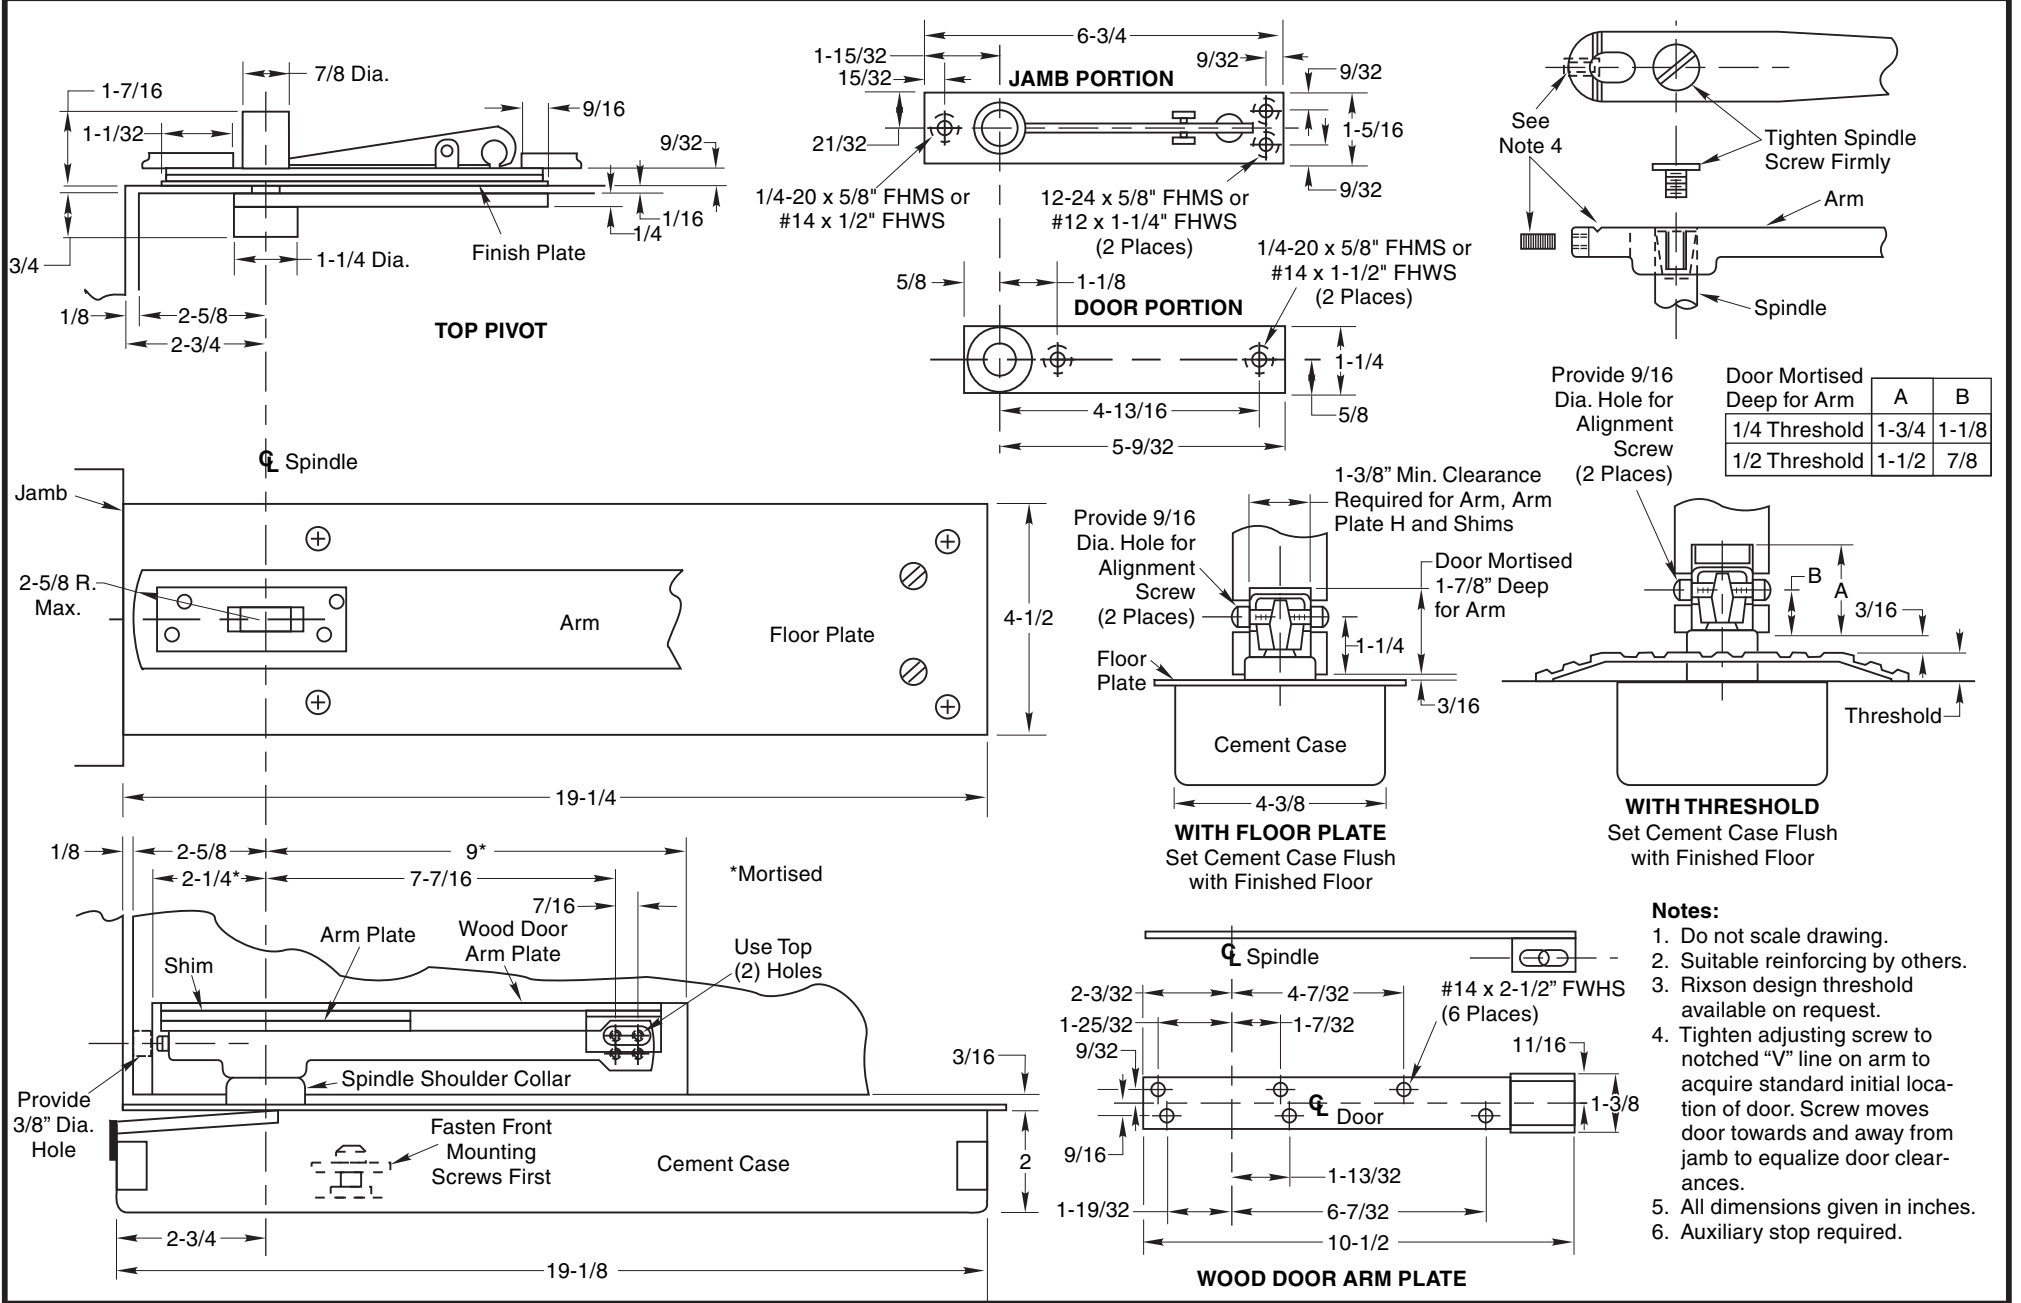

**50 Series Floor Closer
Center Hung**

RIXSON™
Rixson Specialty Door Controls
www.rixson.com

TEMPLATE NUMBER **CH20400** DATE **01-05**

**W50 Series Floor Closer
Center Hung for Wood Door**

RIXSON®

ASSA ABLOY