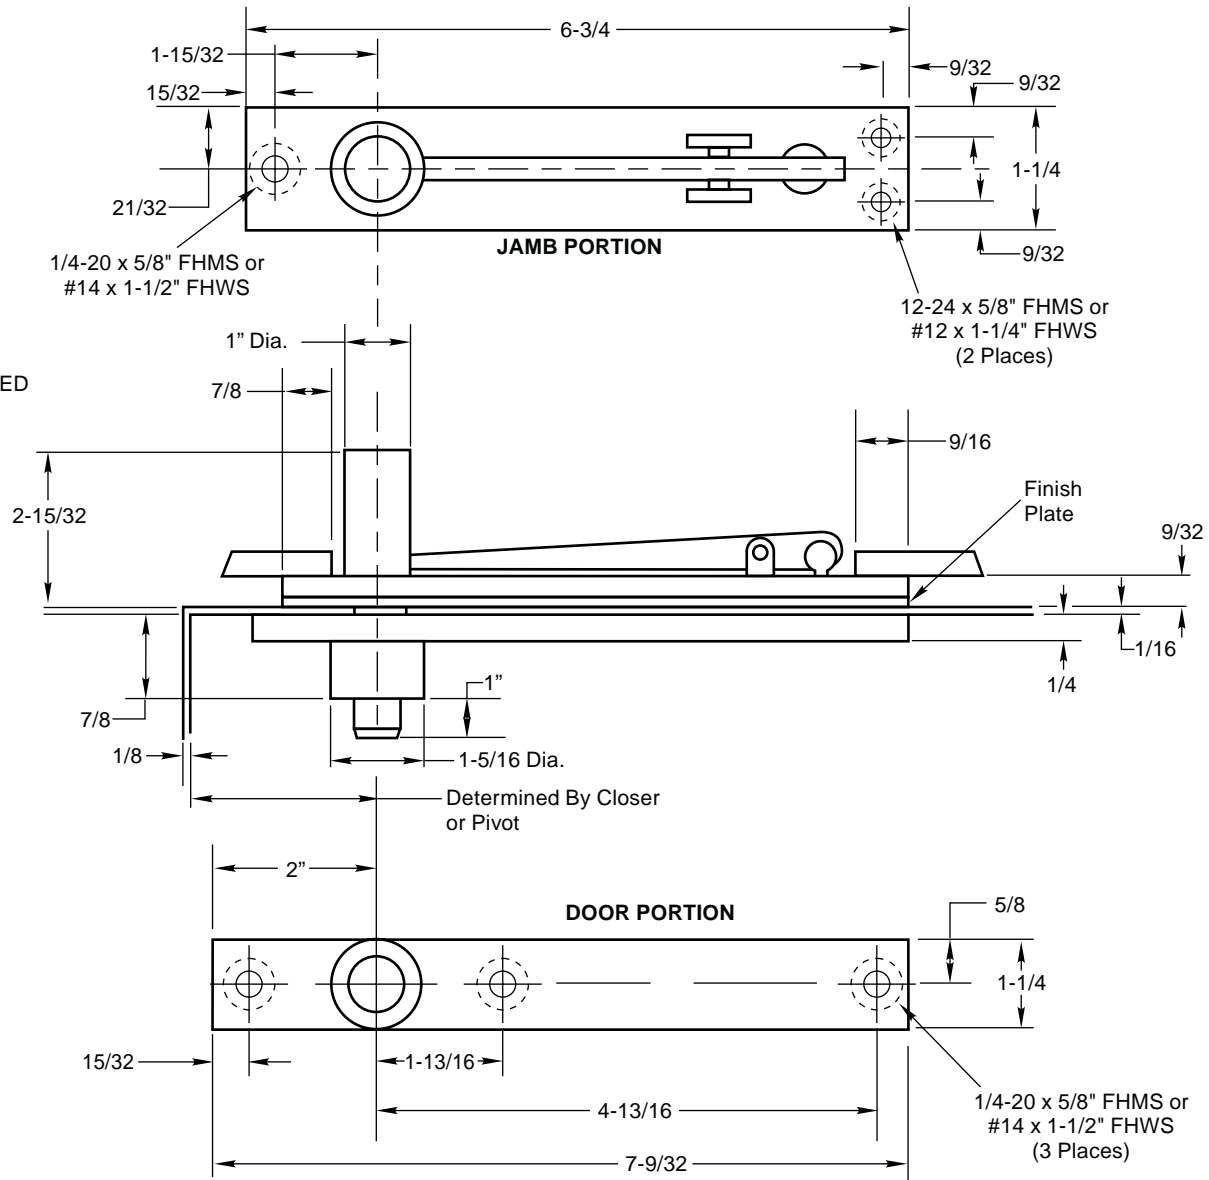

Notes:

- 1. Do not scale drawing.
- 2. All dimensions are in inches.

**H345 TOP PIVOT
PIVOT SHOWN ENGAGED**

**Top Pivot
H345
Center Hung**

Rixson Specialty Door Controls

www.rixson.com

TEMPLATE NUMBER

TP40245