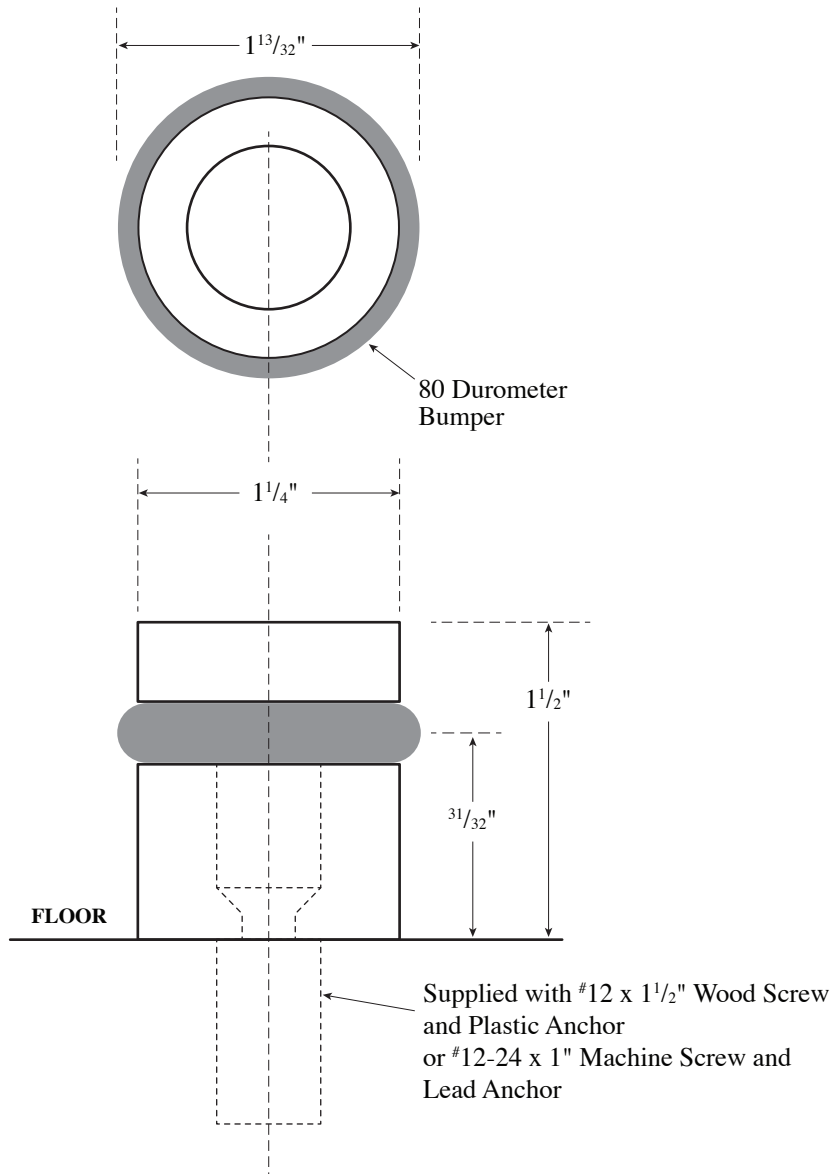

Architectural Door Accessories

ASSA ABLOY

Rockwood 446-RKW Door Stop

The global leader in
door opening solutions

NOT TO SCALE

Template T-446-RKW

Effective date: January 1, 2017
Supersedes: All Previous

NOTE: ASSA ABLOY reserves the right to make product changes and is not responsible for obsolete template errors. To ensure your template is current, please visit our website at www.rockwoodmfg.com or call us at 800-458-2424